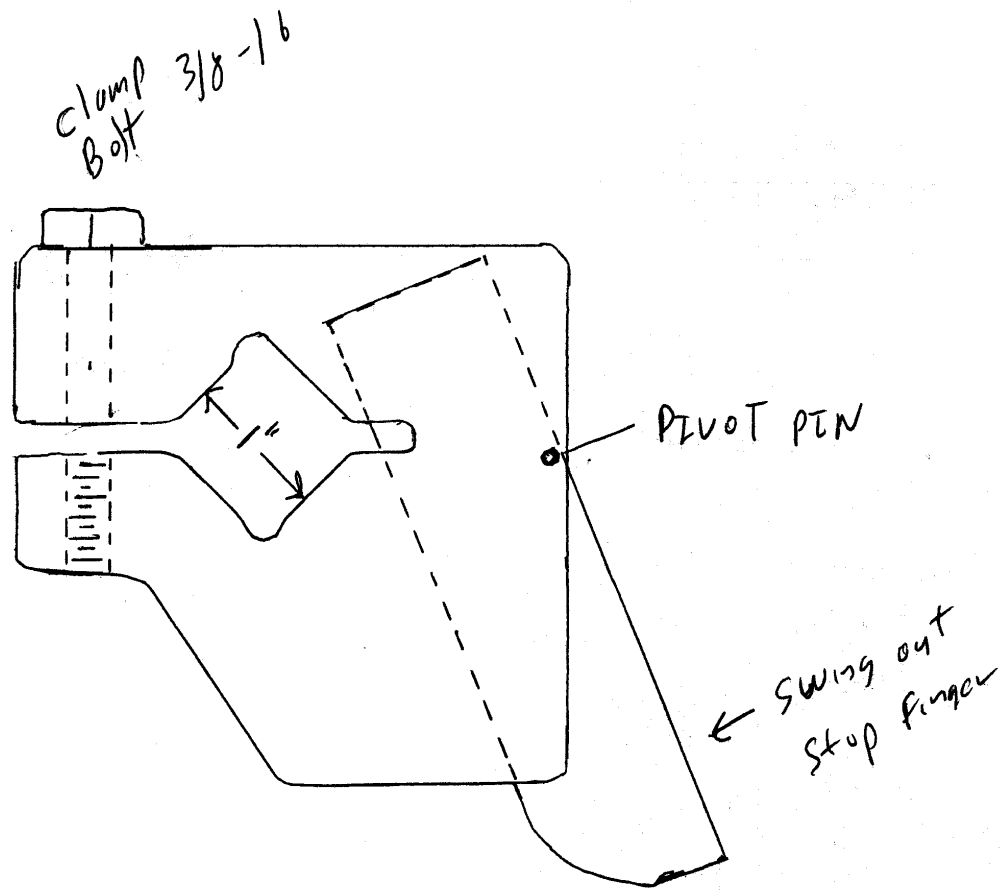

Cast Iron Finger Stop For 1" Square Bars Stand To Stop Relationships

1" BAR STAND

Northfield Foundry & Machine Co.
320 North Water Street
P.O. Box 140
Northfield, MN 55057-0140

STOP TO STAND
RELATIONSHIP

Northfield Foundry & Machine Co.
320 North Water Street
P.O. Box 140
Northfield, MN 55057-0140

CAST IRON FINGER
STOP FOR 1" SQ BAR

Northfield Foundry & Machine Co.
320 North Water Street
P.O. Box 140
Northfield, MN 55057-0140